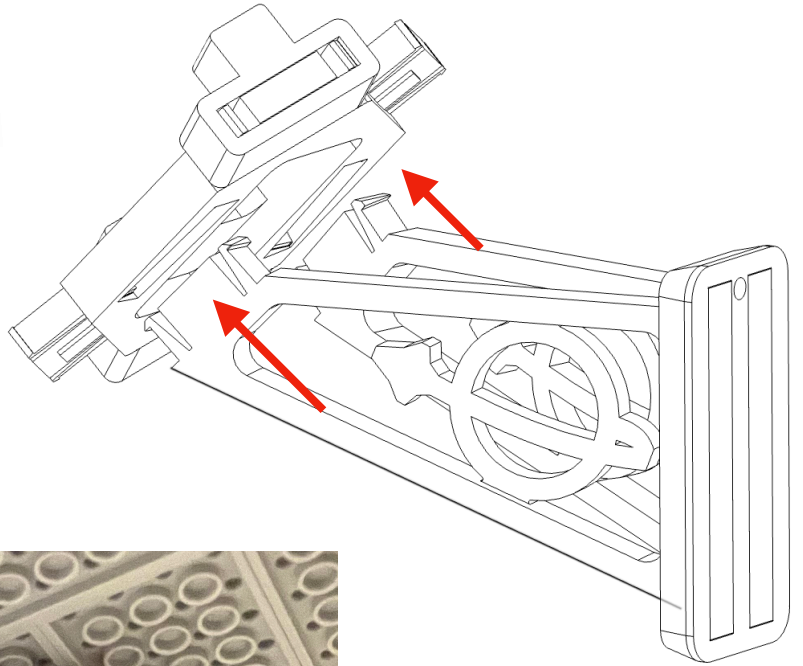

0
KS

Wall Mount Instructions for Lego Galaxy Explorer - 10497

- Ship left downward facing / right upward facing
- Ship Right downward facing / left upward facing

Wall Mount Instructions for Lego Galaxy Explorer - 10497

Flush mount option