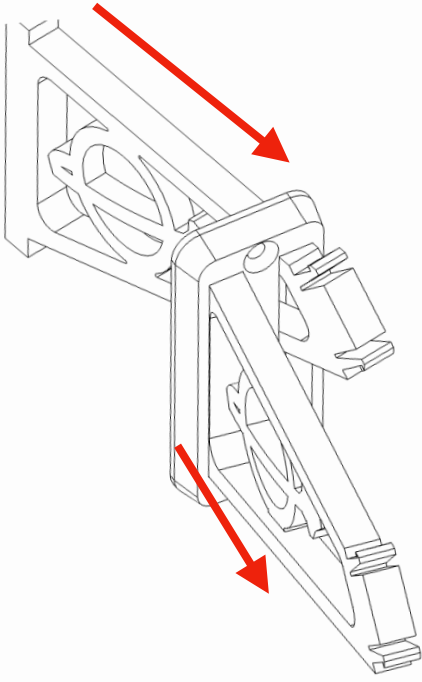

0
KS

Wall Mount Instructions for Lego Galaxy Explorer - 10497

- Ship left downward facing / right upward facing
- Ship Right downward facing / left upward facing

Wall Mount Instructions for Lego Galaxy Explorer - 10497

Flush mount option