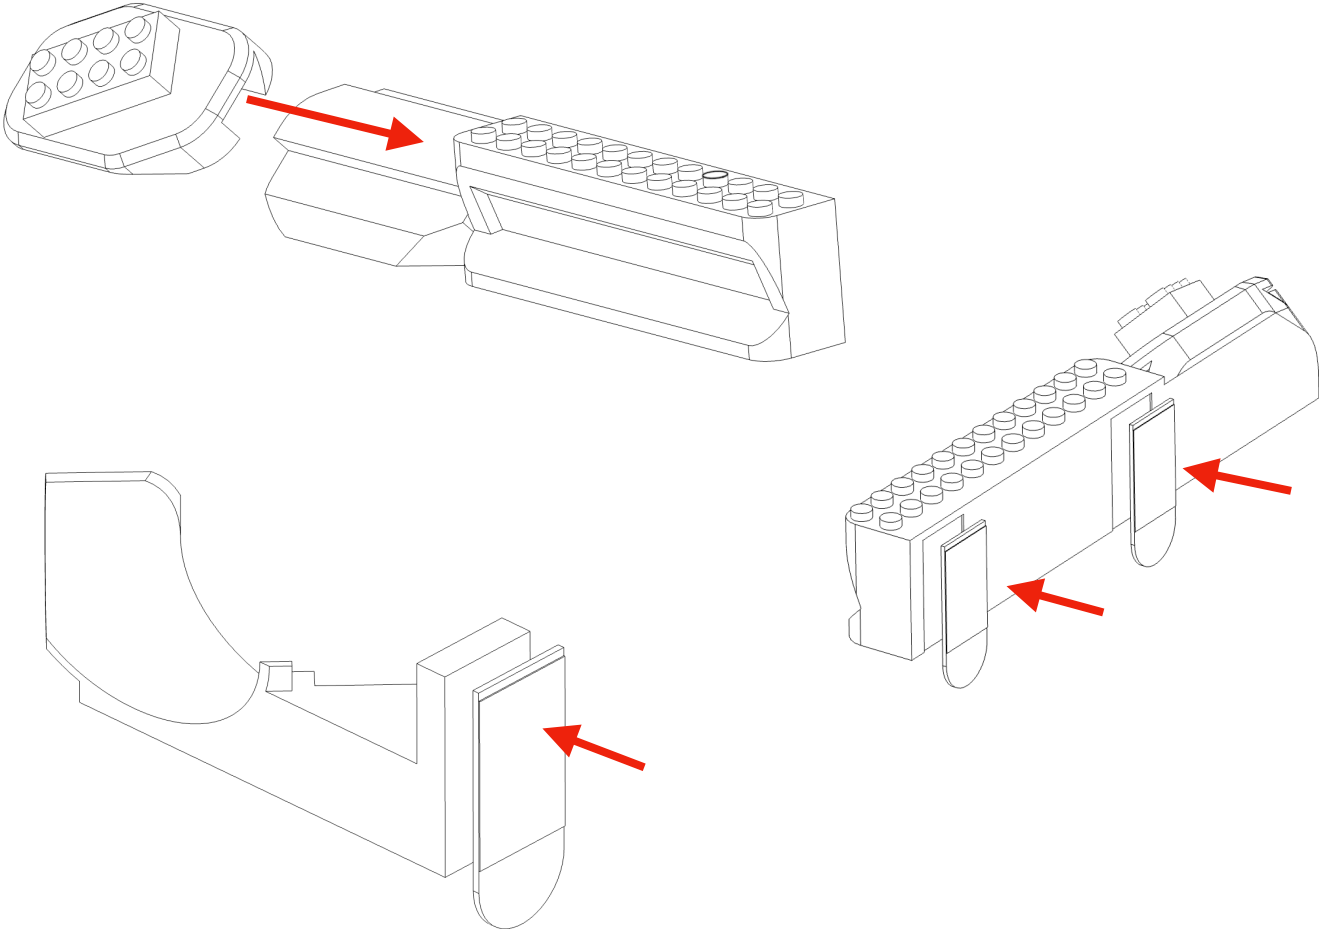

0
KS

Wall Mount Instructions for Lego Galaxy Explorer - 10497

- Ship left downward facing / right upward facing
- Ship Right downward facing / left upward facing

Wall Mount Instructions for Lego Galaxy Explorer - 10497

Flush mount option