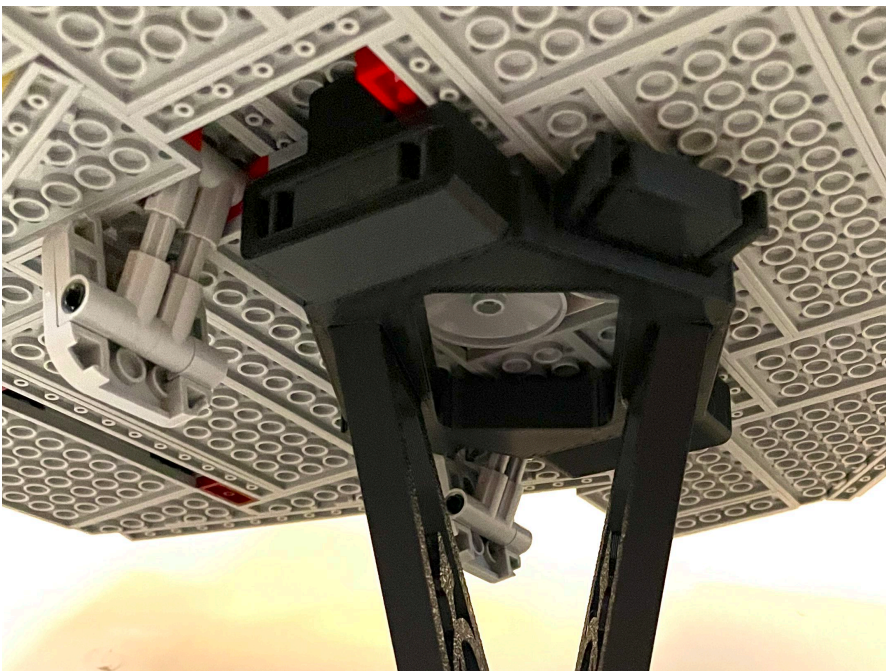

0
KS

Wall Mount Instructions for Lego Galaxy Explorer - 10497

- Ship left downward facing / right upward facing
- Ship Right downward facing / left upward facing

Wall Mount Instructions for Lego Galaxy Explorer - 10497

Flush mount option